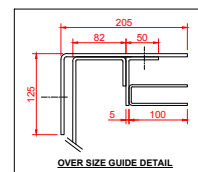

STANDARD GUIDE DETAIL

BOTTOM RAIL DETAIL