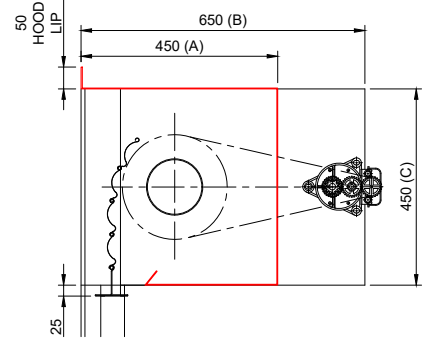

FLAMESHIELD FS240 JM
HEAD BOX SIZE B: 450 x 450mm
MOTOR ENDPLATE B: 650 x 450mm

OVERALL WIDTH (D)	OVERALL HEIGHT (E)
8000	6900

- A x C = NON-MOTOR END PLATE
- B x C = MOTOR END PLATE

* FIRE SHUTTER SIZES ARE GOVERNED BY THE STRUCTURE AND FIRE RATING REQUIRED
* RED SECTION DENOTES FULL WIDTH HOOD - MUST BE ACCESSIBLE FOR REPAIR AND MAINTENANCE PURPOSES
* ADDITIONAL SIZES AVAILABLE ON REQUEST - SUBJECT TO CERTIFICATION

Drawing Title: FLAMESHIELD FS240 JM FIRE SHUTTER	Drawn By: DD
	Date: 05-12-2023
	Checked By: CE
	Date: 05-12-2023
All dimensions in millimetres - DO NOT SCALE	Drawing No: CD16R_01

A1 Shutters Limited
Jackson Works
Raikes Lane Industrial Estate
Bolton BL3 2NH
Telephone 01204 383839