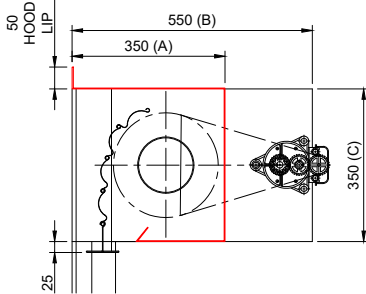

CD16R

FLAMESHIELD FS240 JM TUBE MOTOR FIRE SHUTTER HEADBOX CONFIGURATION - SECTIONS

FLAMESHIELD FS240 JM
HEAD BOX SIZE A: 350 x 350mm
MOTOR ENDPLATE A: 550 x 350mm

OVERALL WIDTH (D)	OVERALL HEIGHT (E)
8000	3375