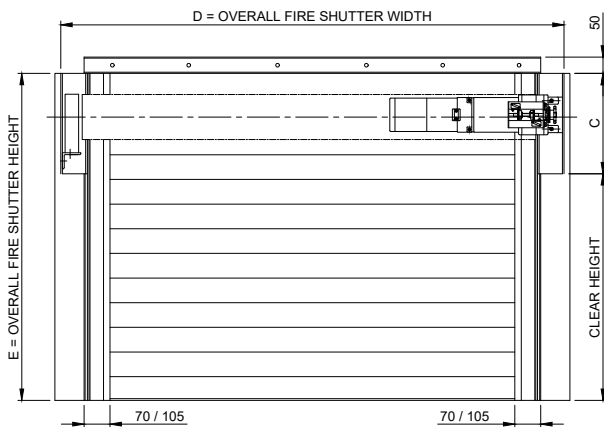

FLAMESHIELD FS240 JM FIRE SHUTTER GENERAL ARRANGEMENT DRAWING: REVEAL / SOFFIT FIT

Key:
— Components supplied by A1S Group
— Structure already in situ

CD16R

FRONT VIEW