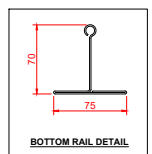

BOTTOM RAIL DETAIL

FIRE RATING	240 MINS
FIRE RATED STRUCTURE	STEEL / MASONRY

Description: FLAMESHIELD F240JM FIRE SHUTTER	Drawn By: DD
	Date: 05-12-2023
	Checked By: CE
	Date: 05-12-2023
All dimensions in millimetres - DO NOT SCALE	Drawing: CD16R-02