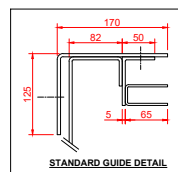

STANDARD GUIDE DETAIL