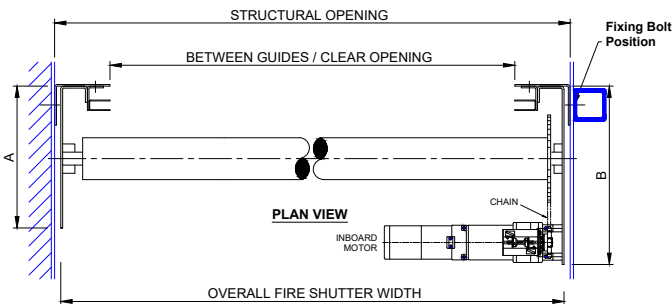

PLAN VIEW

GUIDES CHANGE FROM STANDARD TO OVERSIZED AT 7000mm+ OVERALL WIDTH

FIRE RATING	240 MINS
FIRE RATED STRUCTURE	STEEL / MASONRY

Description: FLAMESHIELD F240JM FIRE SHUTTER	Drawn By: DD
	Date: 05-12-2023
	Checked By: CE
	Date: 05-12-2023
All dimensions in millimetres - DO NOT SCALE	Drawing: CD16R-02

A1 Shutters Limited
Jackson Works
Raikes Lane Industrial Estate
Bolton BL3 2NH
Telephone 01204 383839