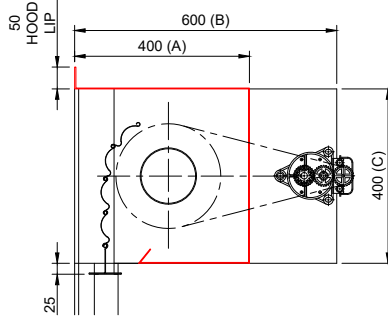

FLAMESHIELD FS240 JM
HEAD BOX SIZE B: 400 x 400mm
MOTOR ENDPLATE B: 600 x 400mm

OVERALL WIDTH (D)	OVERALL HEIGHT (E)
8000	5425