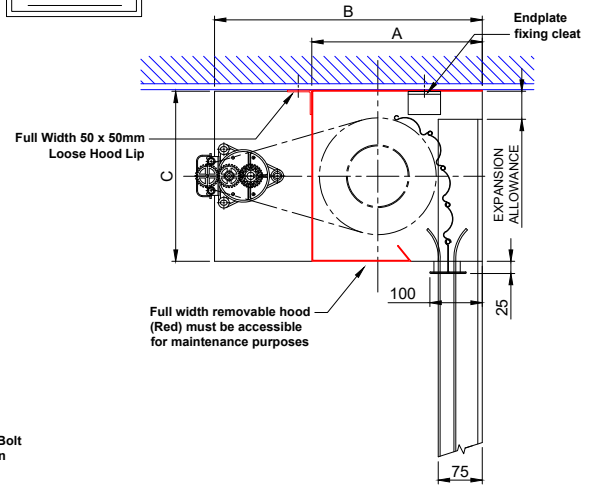

CD16R

FLAMESHIELD FS240 JM TUBE MOTOR FIRE SHUTTER HEADBOX CONFIGURATION - SECTIONS

FLAMESHIELD FS240 JM
HEAD BOX SIZE A: 350 x 350mm
MOTOR ENDPLATE A: 550 x 350mm

OVERALL WIDTH (D)	OVERALL HEIGHT (E)
8000	3375

FLAMESHIELD FS240 JM
HEAD BOX SIZE B: 400 x 400mm
MOTOR ENDPLATE B: 600 x 400mm

OVERALL WIDTH (D)	OVERALL HEIGHT (E)
8000	5425

FLAMESHIELD FS240 JM
HEAD BOX SIZE B: 450 x 450mm
MOTOR ENDPLATE B: 650 x 450mm

OVERALL WIDTH (D)	OVERALL HEIGHT (E)
8000	6900

- A x C = NON-MOTOR END PLATE
- B x C = MOTOR END PLATE

* FIRE SHUTTER SIZES ARE GOVERNED BY THE STRUCTURE AND FIRE RATING REQUIRED
* RED SECTION DENOTES FULL WIDTH HOOD - MUST BE ACCESSIBLE FOR REPAIR AND MAINTENANCE PURPOSES
* ADDITIONAL SIZES AVAILABLE ON REQUEST - SUBJECT TO CERTIFICATION

Drawing Title: FLAMESHIELD FS240 JM FIRE SHUTTER	Drawn By: DD
	Date: 05-12-2023
	Checked By: CE
	Date: 05-12-2023
All dimensions in millimetres - DO NOT SCALE	Drawing No: CD16R_01

A1 Shutters Limited
Jackson Works
Raikes Lane Industrial Estate
Bolton BL3 2NH
Telephone 01204 383839

FLAMESHIELD FS240 JM FIRE SHUTTER GENERAL ARRANGEMENT DRAWING: REVEAL / SOFFIT FIT

Key:
— Components supplied by A1S Group
— Structure already in situ

CD16R

ELEVATION

GUIDES CHANGE FROM STANDARD TO OVERSIZED AT 7000mm+ OVERALL WIDTH

FIRE RATING	240 MINS
FIRE RATED STRUCTURE	STEEL / MASONRY

Description: FLAMESHIELD F240JM FIRE SHUTTER	Drawn By: DD
	Date: 05-12-2023
	Checked By: CE
	Date: 05-12-2023
All dimensions in millimetres - DO NOT SCALE	Drawing: CD16R-02

A1 Shutters Limited
Jackson Works
Raikes Lane Industrial Estate
Bolton BL3 2NH
Telephone 01204 383839